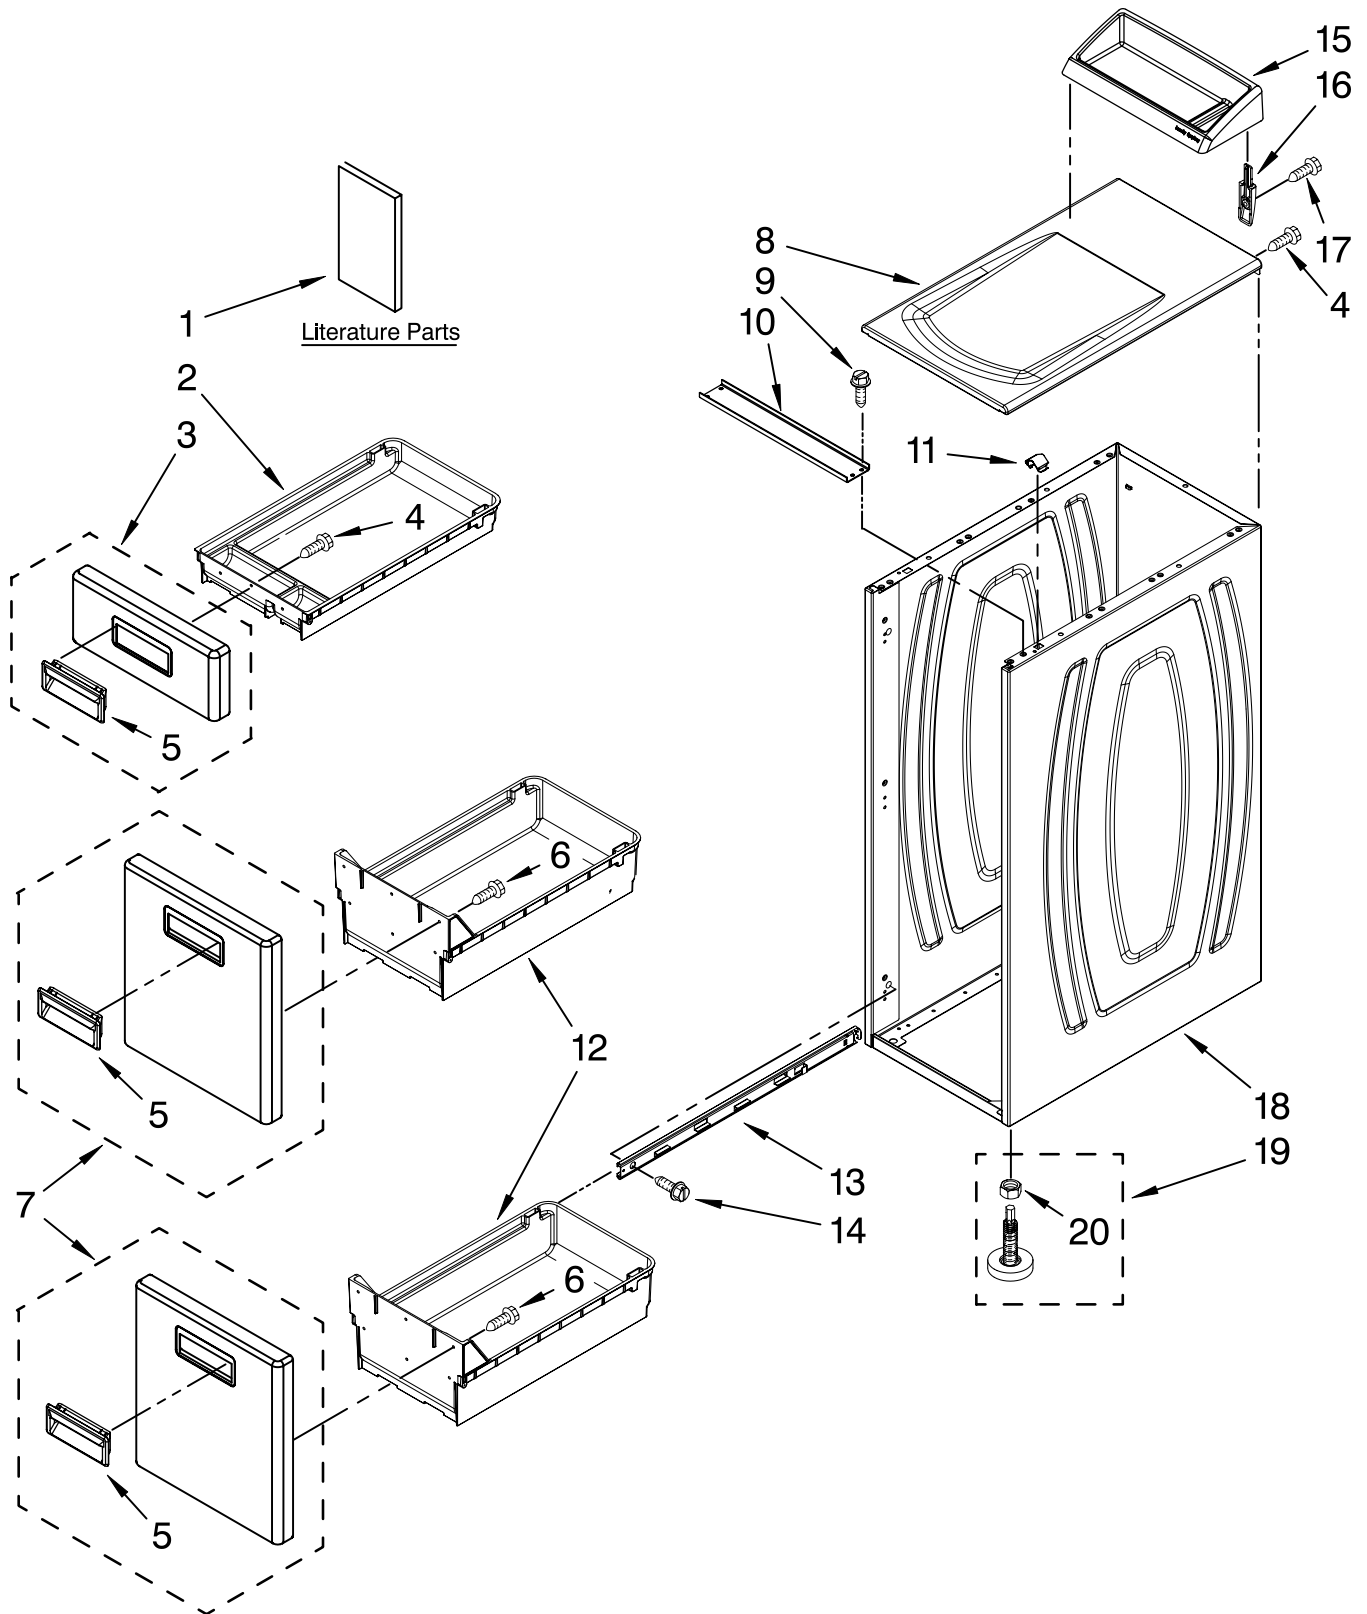

CABINET AND DRAWER PARTS

For Model: WVP5000SQ0

(White)

LAUNDRY TOWER

CABINET AND DRAWER PARTS

For Model: WVP5000SQ0

(White)

Illus. No.	Part No.	DESCRIPTION
1	W10106750	Literature Parts Guide, Use & Care
2	W10011500	Drawer Bin, (Small)
3	W10011610	Drawer Front & Handle Assembly (Top)
4	688983	Screw, 8-18 x 5/8
5	3405184	Handle
6	W10113962	Screw, 8-18 x 1-1/4
7	W10011600	Drawer Front & Handle Assembly (Middle & Bottom)
8	W10011320	Top
9	W10116604	Screw, 8-18 x 3/8
10	W10011680	Bracket, Top Support
11	W10011660	Clip, Top Lock
12	W10011410	Drawer Bin, Large (2)
13	W10011420	Slide, Assembly
14	9740848	Screw, 8-18 x 1/2
15	W10070750	Console Assembly
16	W10070490	Bracket, Console
17	3400893	Screw, 8-18 x 5/8
18		Cabinet (Not Serviceable)
19	8563585	Leveling Foot & Nut
20	3359452	Nut, Foot

Following Parts Not Illustrated
and Optional Parts Not Included

PAINT, TOUCH-UP (1/2oz.)

72017 White

PAINT, PRESSURIZED SPRAY (12 oz.)

350930 White
350938 Primer, Gray